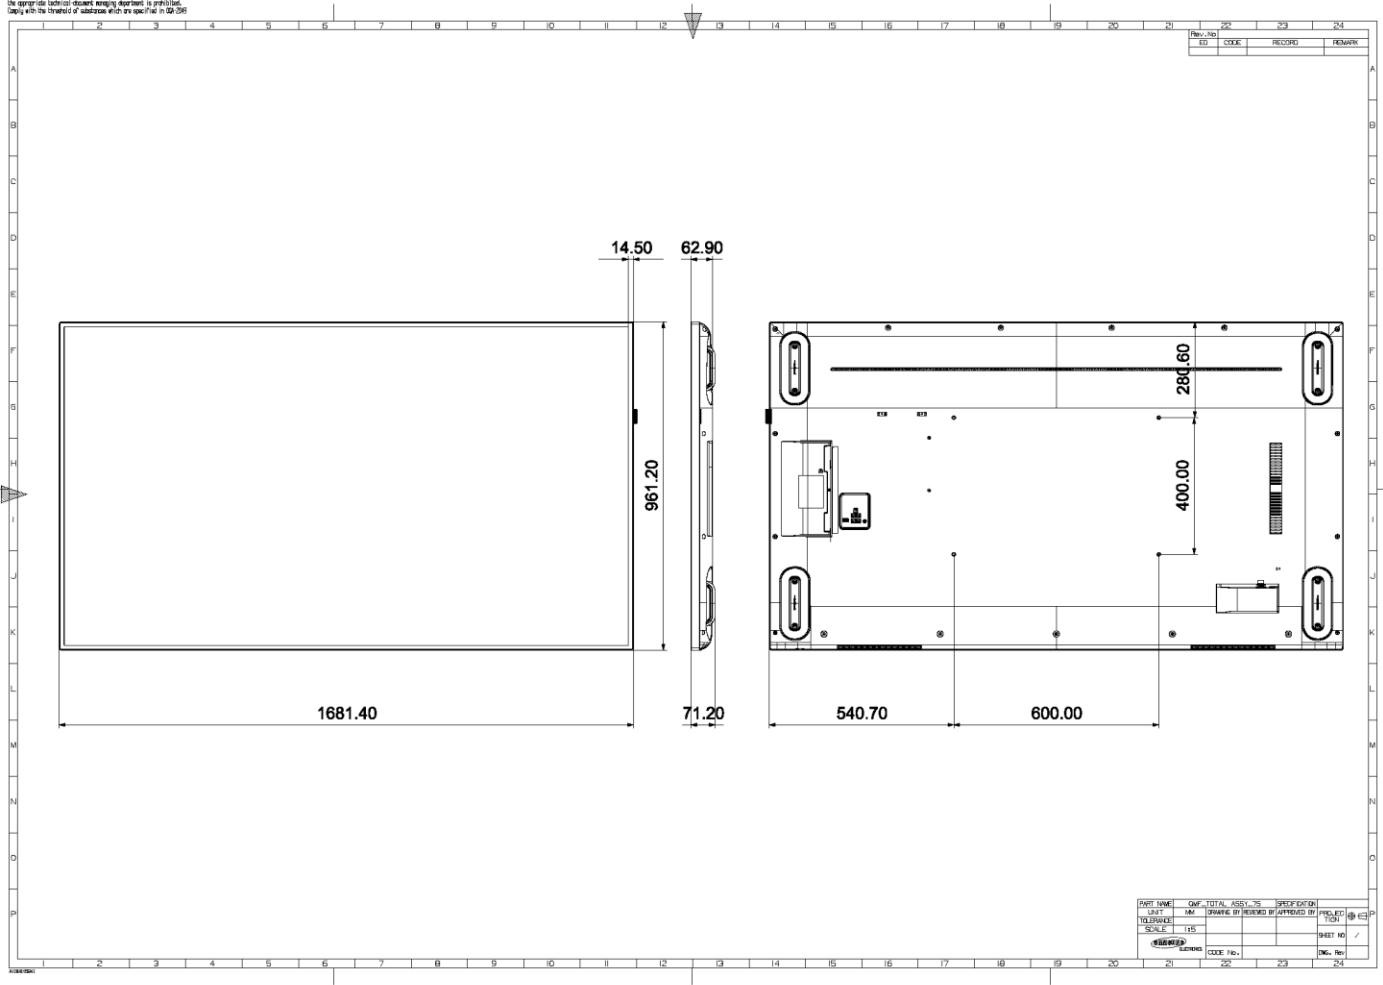

Série QMF - Écrans professionnels usage 24/7 UHD

DESSINS TECHNIQUES

75''